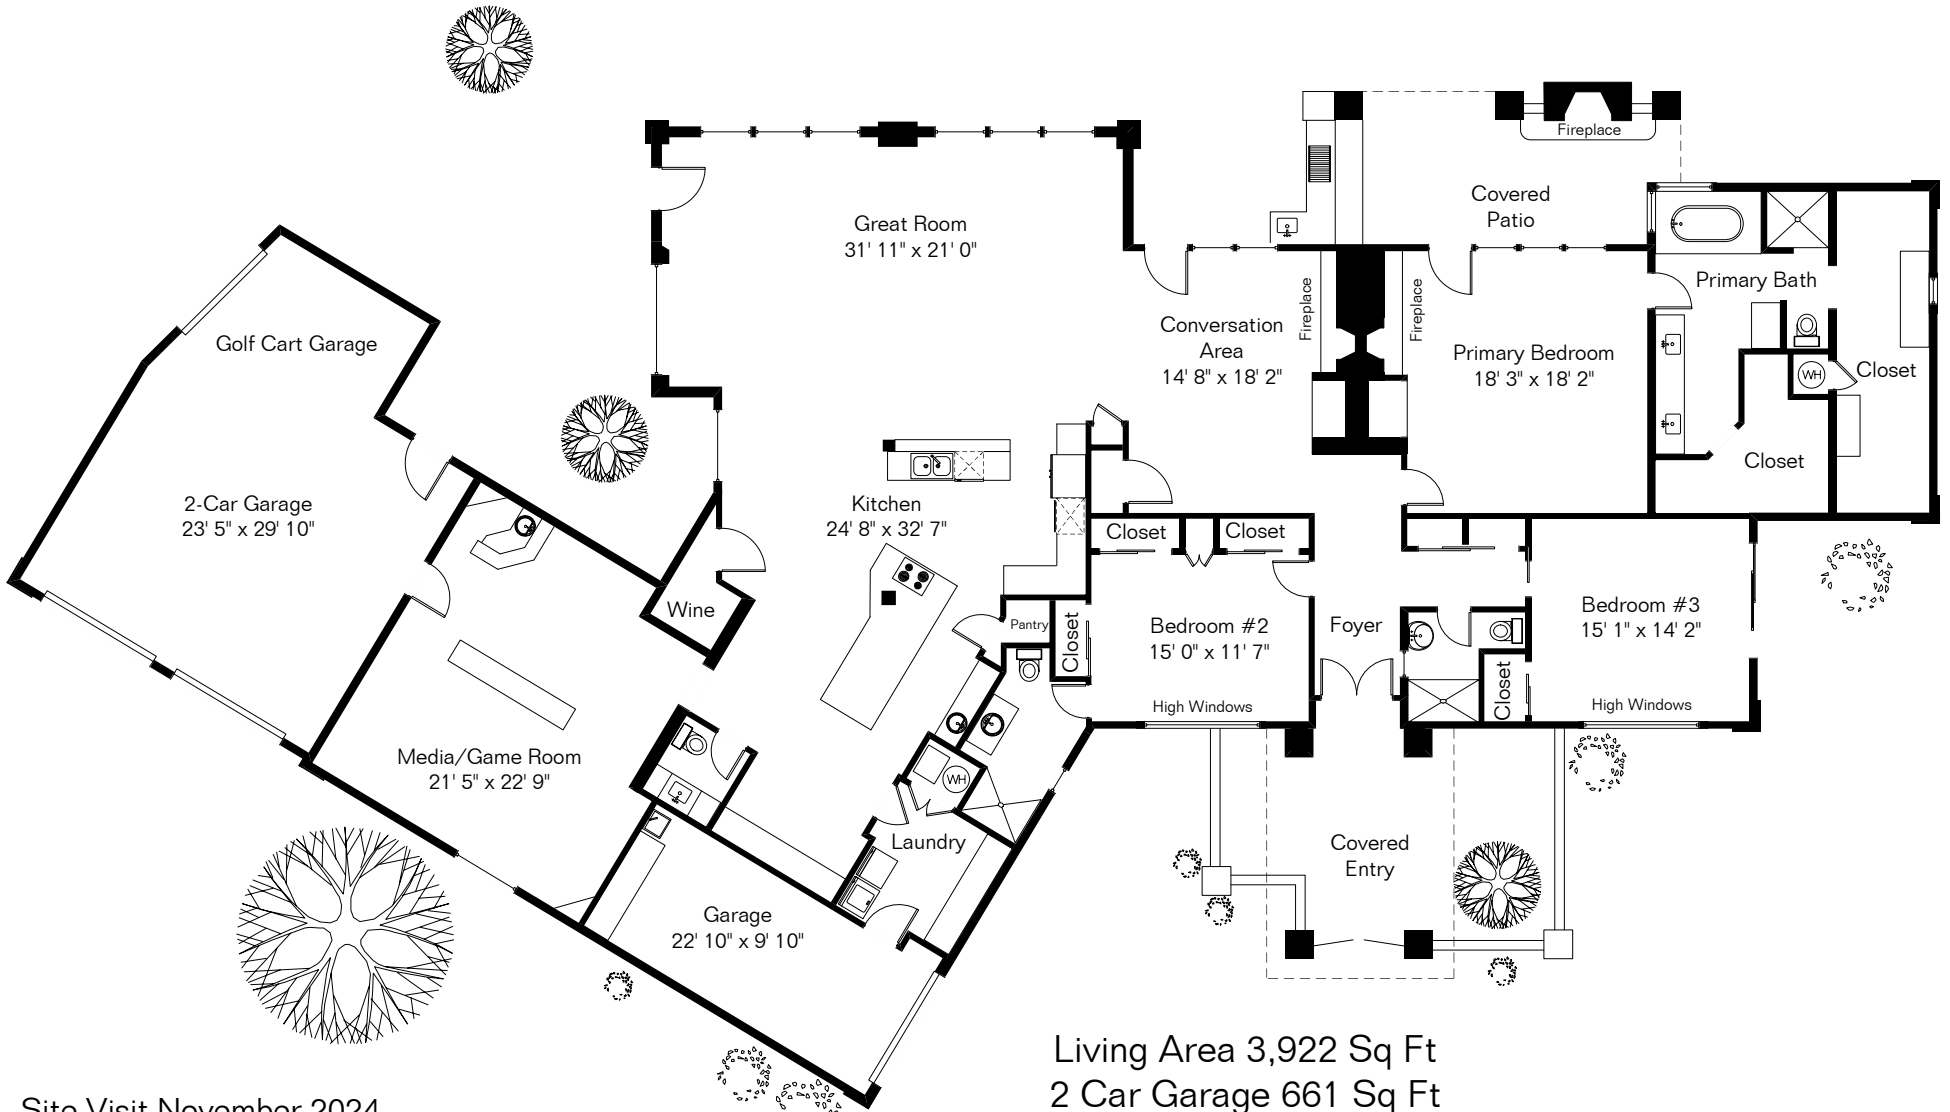

The square footages and room size information are deemed to be reliable but are not guaranteed and should be independently verified. This drawing is for marketing purposes only.

775 W Landoran Lane

Living Area 3,922 Sq Ft
 2 Car Garage 661 Sq Ft
 1 Car Garage 247 Sq Ft
 Covered Entry 237 Sq Ft
 Covered Patio 244 Sq Ft

Site Visit November 2024

0 ft. 6 ft. 10 ft. 20 ft.

Copyright 2024 Floor Plans First! LLC
 All Rights Reserved.

Floor Plans First!
 See the Floor Plan First!
 FloorPlansFirst.com
 (520) 881-1500